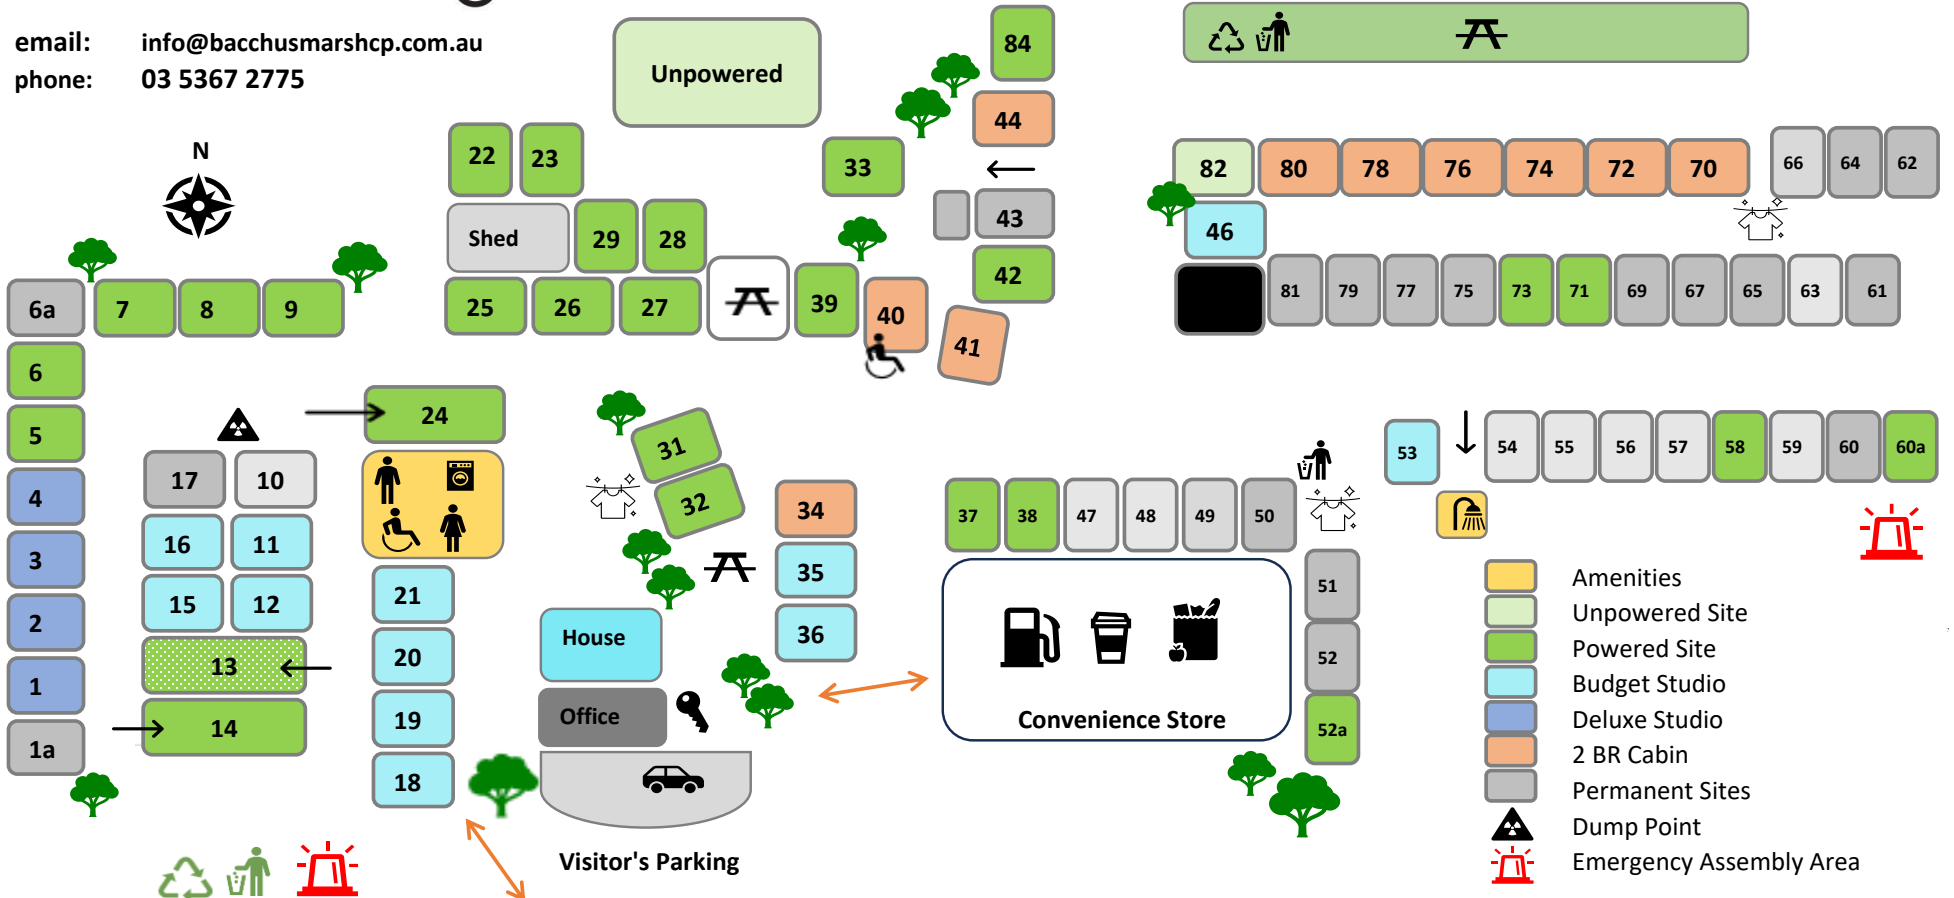

email: info@bacchusmarshcp.com.au
 phone: 03 5367 2775

Cabin No.:

Site No.:

Storage

*** TO OPEN BOOMGATE PLEASE INSERT PLASTIC KEY INTO SLOT IN POST ON DRIVER'S SIDE.**

26 MAIN STREET BACCHUS MARSH VIC 3340 TO TOWN

For URGENT after hours assistance please text:

0490 403 499

EMERGENCIES: CALL 000