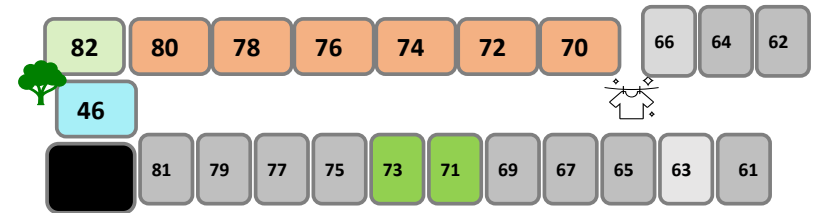

email: info@bacchusmarshcp.com.au
 phone: 03 5367 2775

Cabin No.:

Site No.:

Storage

*** TO OPEN BOOMGATE PLEASE INSERT PLASTIC KEY INTO SLOT IN POST ON DRIVER'S SIDE.**

26 MAIN STREET BACCHUS MARSH VIC 3340 TO TOWN